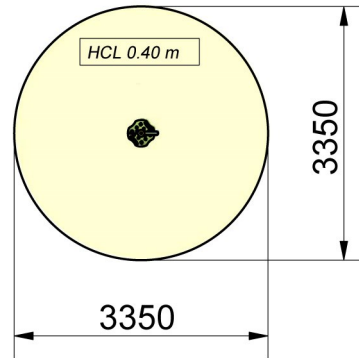

Identification	
Catalogue	Play Equipment
Range	Solo+
Universe/Theme	Moving play equipment
Page	200
Recreational characteristics	
Age group	7-12 years
Dimensional characteristics	
Equipment dimensions (LxWxH)	400x350x2435 mm
Maximum free-fall height	0.4 m
Overall dimensions of impact area	3350x3350 mm
Total impact area in m ²	8.8
Materials	
Frame	Stainless steel
Other material used	Rotation moulded thermo-plastic
Standards (tested by an independent laboratory)	
NF-EN 1176 Version 2008	Yes
Installation	
Delivery	Pre-assembled
Foundations -0.40 m	1 block
Foundations 0 m	Concrete slab or 1 block

SAFETY AREA : 8,8 m²

View from above and cross-sectional view (scale 1:100)